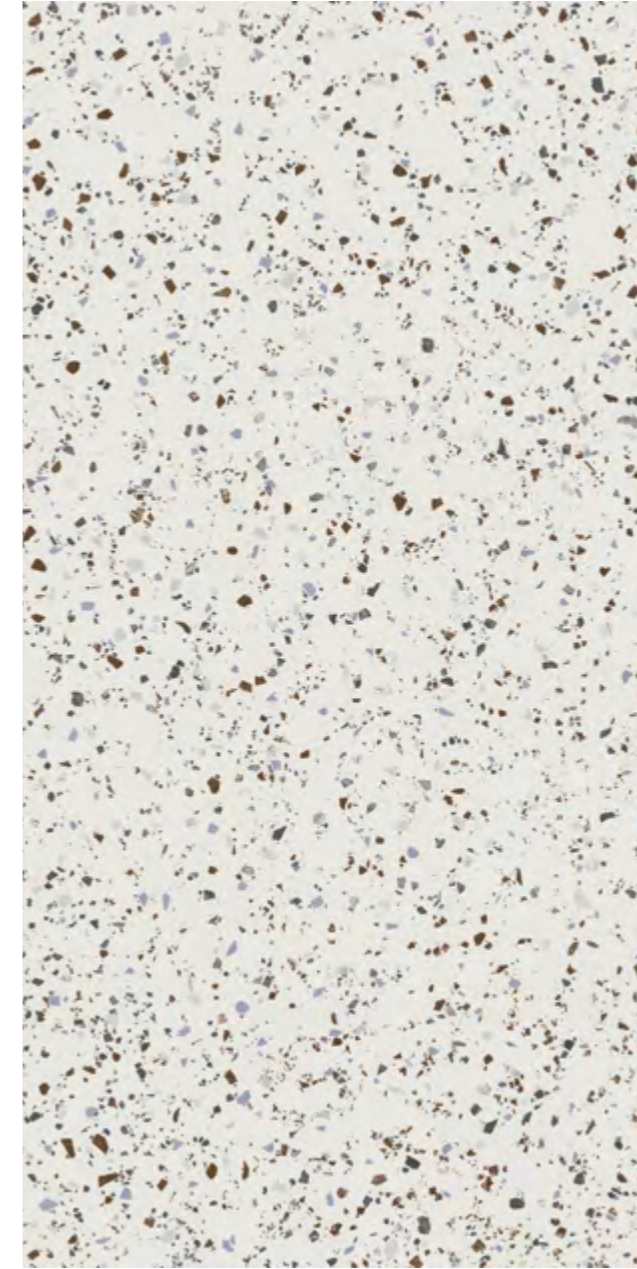

south 10mm. white

SOUTH WHITE Natural.

sizes:

SOUTH serie 100x100 (99,55x99,55 cm. - 39.37"x39.37")
SOUTH WHITE Natural G-7268

SOUTH serie 60x60 (59,55x59,55 cm. - 23.62"x23.62")
SOUTH WHITE Natural G-7146

SOUTH serie Hexagon (25x29 cm. - 9.84"x11.42")
SOUTH WHITE Natural Hexagon G-7230

Mash mounted mosaics:

SOUTH WHITE mosaic (29,75 x 29,75 cm - 11.71"x11.71")
SOUTH WHITE Natural mosaico 5x5 G-7666

ACCESORIES Complementos	FINISHES Acabados	PRICE GROUPS / Grupos de precios				
		100x100	60x60	7,5x100	7,5x50	7,5x60
SOUTH PINK listelo	Natural	-	-	G-6119	G-6071	G-6065
SOUTH PINK rodaple	Natural	-	-	G-6123	G-6073	G-6071
SOUTH PINK peldaño	Natural	G-6541	G-6197	-	-	-
SOUTH PINK peldaño ángulo	Natural	G-6623	G-6281	-	-	-
SOUTH PINK gradone	Natural	G-6723	G-6559	-	-	-
SOUTH PINK gradone ángulo	Natural	G-6779	G-6609	-	-	-

ACCESORIES Complementos	FINISHES Acabados	PRICE GROUPS / Grupos de precios				
		100x100	60x60	7,5x100	7,5x50	7,5x60
SOUTH WHITE listelo	Natural	-	-	G-6119	G-6071	G-6065
SOUTH WHITE rodaple	Natural	-	-	G-6123	G-6073	G-6071
SOUTH WHITE peldaño	Natural	G-6541	G-6197	-	-	-
SOUTH WHITE peldaño ángulo	Natural	G-6623	G-6281	-	-	-
SOUTH WHITE gradone	Natural	G-6723	G-6559	-	-	-
SOUTH WHITE gradone ángulo	Natural	G-6779	G-6609	-	-	-

ALL SIZES ARE RECTIFIED AND WITHOUT BEVEL EDGE FINISH EXCEPT THE HEXAGON 25X29 CM THAT IT IS NOT.
TODOS LOS FORMATOS SON RECTIFICADOS Y NO BISELADOS EXCEPTO EL HEXAGONO 25X29 QUE NO ES RECTIFICADO.
TILES WITH RANDOM SHADE AND ASPECT VARIATION.
PRODUCTO CON ALTA VARIACION CROMÁTICA Y DESTONIFICACION EN COMPOSICIONES.

ALL SIZES ARE RECTIFIED AND WITHOUT BEVEL EDGE FINISH EXCEPT THE HEXAGON 25X29 CM THAT IT IS NOT.
TODOS LOS FORMATOS SON RECTIFICADOS Y NO BISELADOS EXCEPTO EL HEXAGONO 25X29 QUE NO ES RECTIFICADO.
TILES WITH RANDOM SHADE AND ASPECT VARIATION.
PRODUCTO CON ALTA VARIACION CROMÁTICA Y DESTONIFICACION EN COMPOSICIONES.