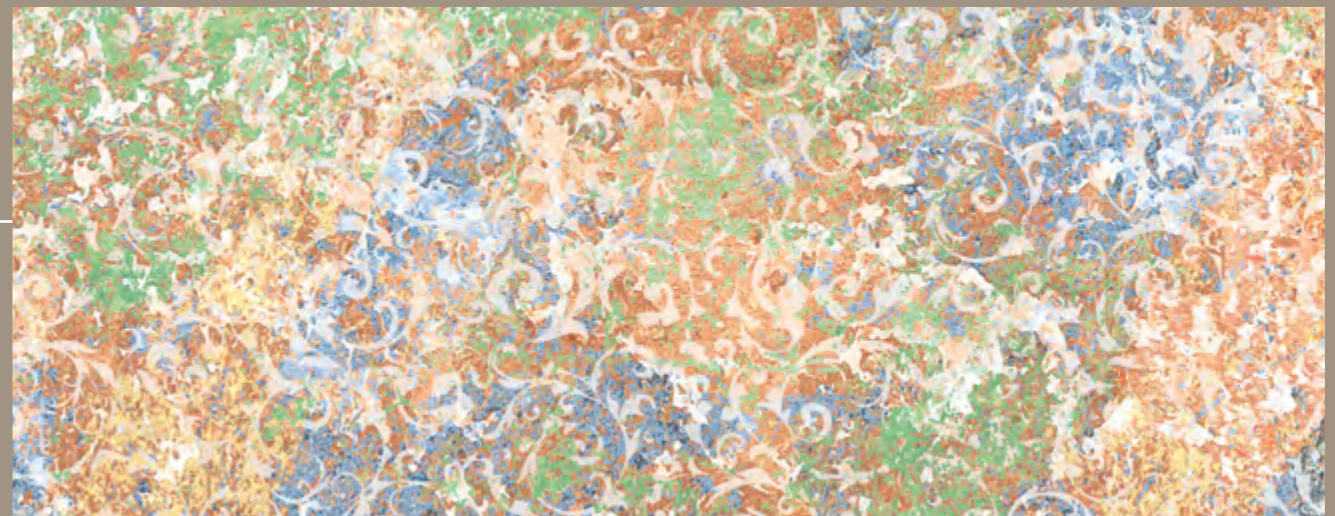

emotion collection

n a t u r a l

sizes:

100x100 cm.
39.37'x 39.37'

50x100 cm.
19.69'x 39.37'

60x60 cm.
23.62'x23.62'

colors:
04

sizes:
03

thickness:
10 mm

finishes:
02

Natural

DIN:
R10

DIN 51130

PTV:
>24

MODERATE
SLIP POTENTIAL
BS-7976

DCOF:
>0,42

ANSI A 137.1

CLASE:
1

UNE-ENV 12633

Solid
2 cm

DIN:
R11

DIN 51130

CLASS:
C

DIN 51130

PTV:
>36

BS-7976

DCOF:
>0,42

ANSI A 137.1

CLASE:
3

UNE-ENV 12633

beige

grey

red

white