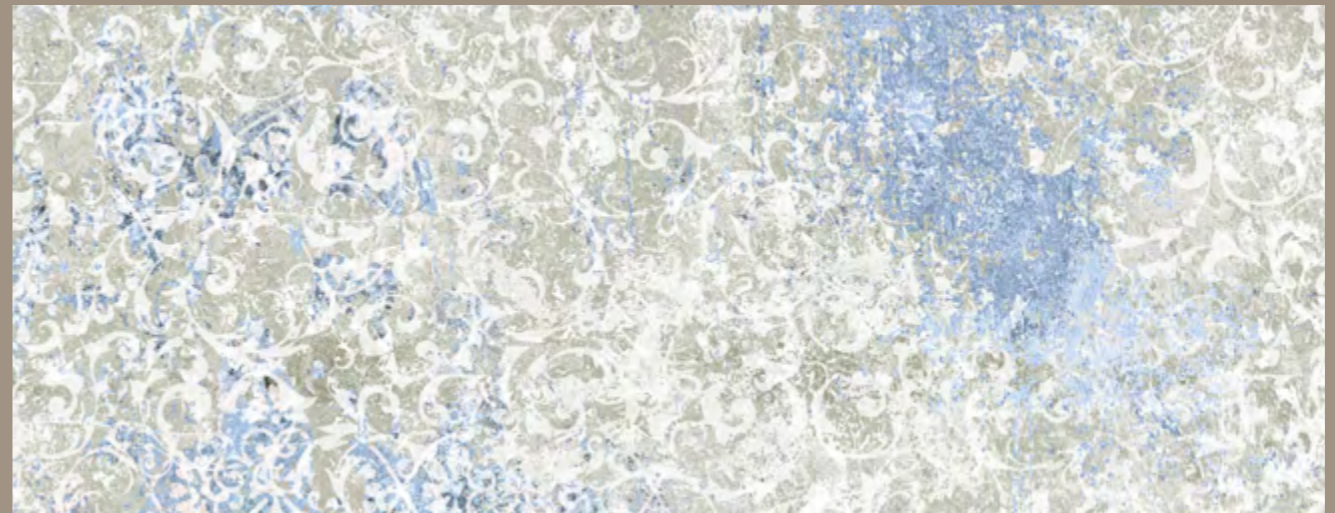

emotion collection

n a t u r a l

sizes:

100x100 cm.
39.37'x 39.37'

50x100 cm.
19.69'x 39.37'

60x60 cm.
23.62'x23.62'

colors:
04

sizes:
03

thickness:
10 mm

finishes:
02

Natural

DIN:
R10

DIN 51130

PTV:
>24

MODERATE
SLIP POTENTIAL
BS-7976

DCOF:
>0,42

ANSI A 137.1

CLASE:
1

UNE-ENV 12633

Solid
2 cm

DIN:
R11

DIN 51130

CLASS:
C

DIN 51130

PTV:
>36

BS-7976

DCOF:
>0,42

ANSI A 137.1

CLASE:
3

UNE-ENV 12633

beige

grey

red

white